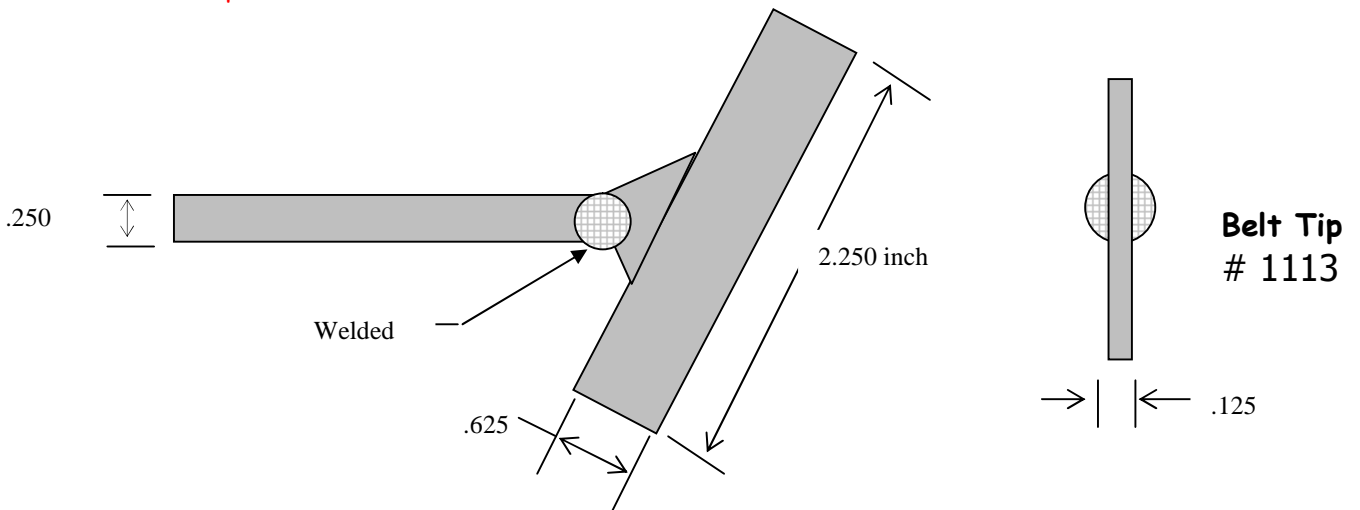

# Heavy Duty TFE coated HEAT WAND TIPS

Stems may be shortened to increase temperature at tip.

**\$ 28.50 each**

**\$ 28.50 each**

Distributed By: