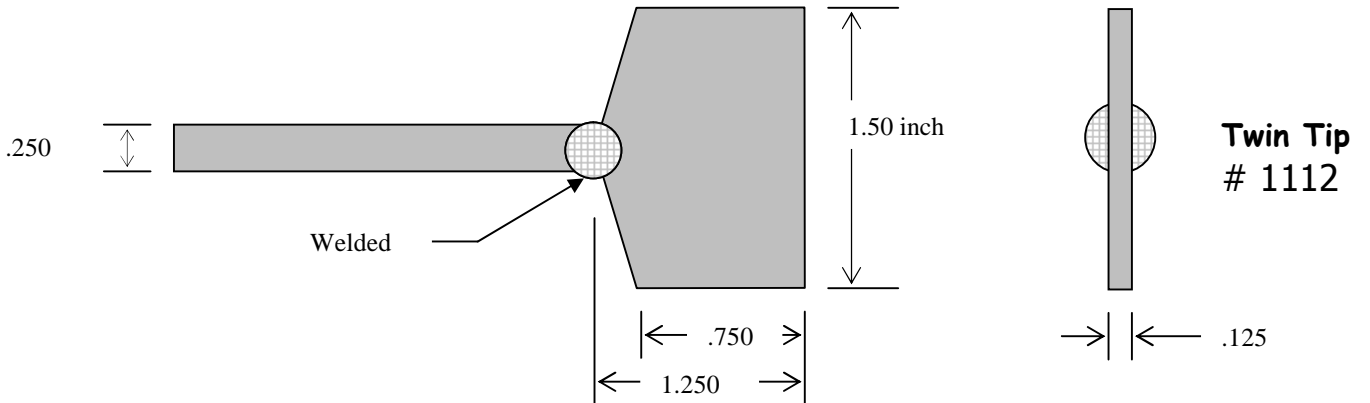

# Heavy Duty TFE coated HEAT WAND TIPS

Stems may be shortened to increase temperature at tip.

**\$ 28.50 each**

**\$ 28.50 each**

Distributed By: