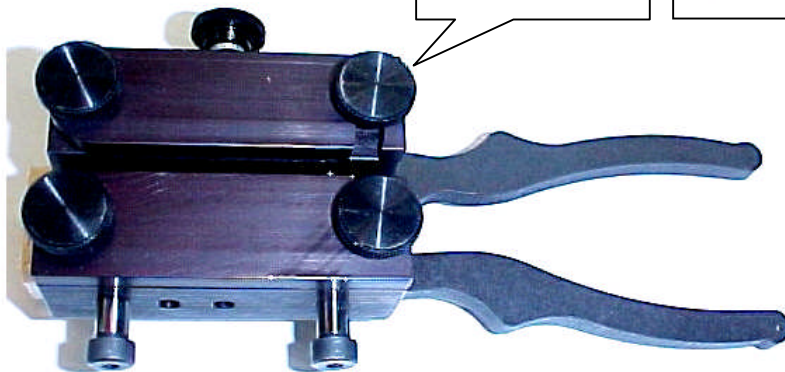

2" Belt Bonder

Flat Belt Joining System 6.09

\$345.00 Heavy Duty Kit

2" Fixture Only
BB-2106 **\$195.00**

5 Groove Trim Knife
BB-65060 **\$38.55**

Kit contains:

1. 2" Belt Bonder fixture
2. 110-V Heat wand & stand
3. TFE coated welding tip
4. Flush Cut trim tool
5. Grooved Trim knife

Flush Cut Trim Tool
BB-170 **\$9.95**

Heavy Duty Heatwand & Tip
BB-2140 **\$149.00**
(BB-1112 Tip included)

- ◆ Join most solid flat belts up to 2" wide
- ◆ Stress-free handle design with lock
- ◆ Automatic belt-end spacing
- ◆ Black anodize coating