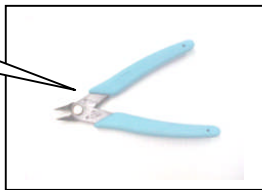

2" Belt Bonder

Flat Belt Joining System 6.09

\$345.00 Heavy Duty Kit

2" Fixture Only
BB-2106 **\$195.00**

5 Groove Trim Knife
BB-65060 **\$38.55**

Kit contains:

1. 2" Belt Bonder fixture
2. 110-V Heat wand & stand
3. TFE coated welding tip
4. Flush Cut trim tool
5. Grooved Trim knife

Flush Cut Trim Tool
BB-170 **\$9.95**

Heavy Duty Heatwand & Tip
BB-2140 **\$149.00**
(BB-1112 Tip included)

- ◆ Join most solid flat belts up to 2" wide
- ◆ Stress-free handle design with lock
- ◆ Automatic belt-end spacing
- ◆ Black anodize coating